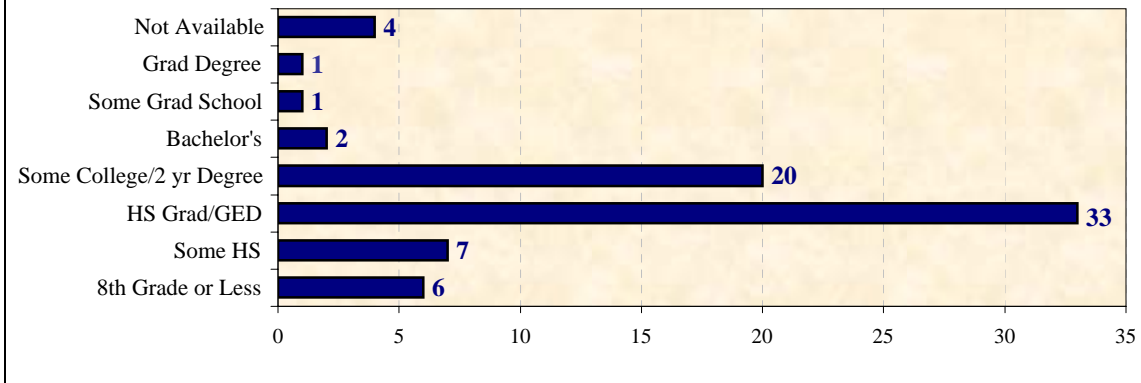

Characteristics of the Insured Unemployed

Galax City, November 2011

Civilian Workforce: 3,397 **Unemployed:** 8.5%

Unemployment by Gender: Male: 62% Female: 38%

Unemployment by Age

Unemployment by Race

Unemployment by Educational Attainment