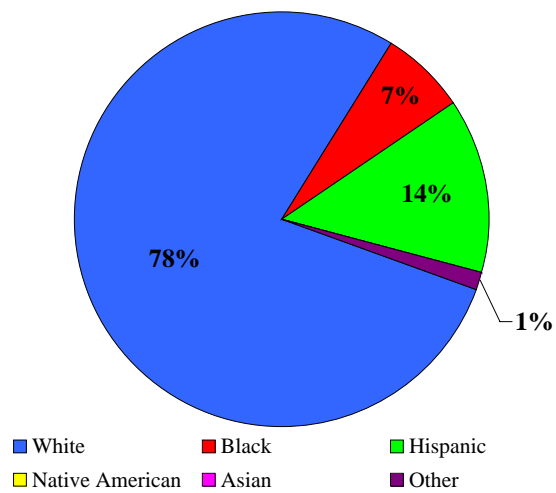

Characteristics of the Insured Unemployed

Galax City, November 2011

Civilian Workforce: 3,397 **Unemployed:** 8.5%

Unemployment by Gender: Male: 62% Female: 38%

Unemployment by Age

Unemployment by Race

Unemployment by Educational Attainment