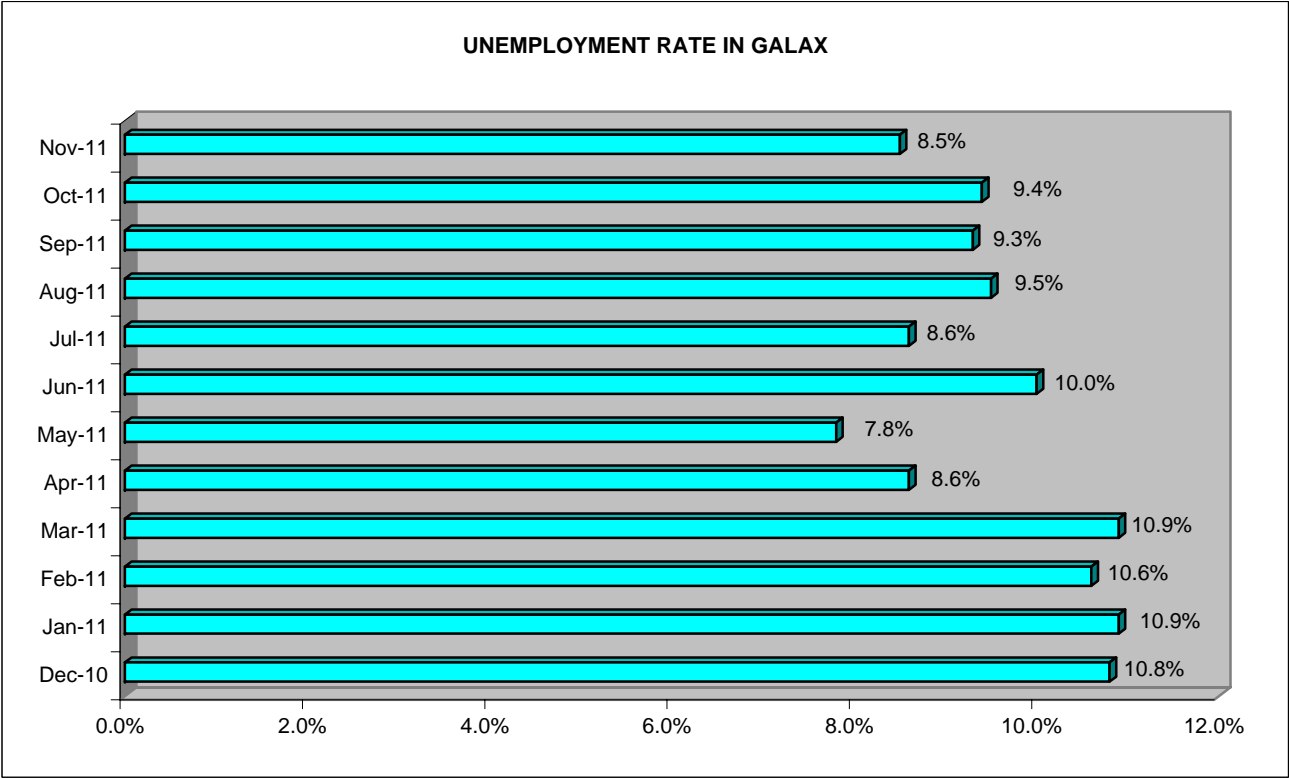

UNEMPLOYMENT IN GALAX: Monthly											
Dec-10	Jan-11	Feb-11	Mar-11	Apr-11	May-11	Jun-11	Jul-11	Aug-11	Sep-11	Oct-11	Nov-11
10.8%	10.9%	10.6%	10.9%	8.6%	7.8%	10.0%	8.6%	9.5%	9.3%	9.4%	8.5%

EMPLOYMENT AND UNEMPLOYMENT IN GALAX											
Jun-11		Jul-11		Aug-11		Sep-11		Oct-11		Nov-11	
Emp.	Unemp.	Emp.	Unemp.	Emp.	Unemp.	Emp.	Unemp.	Emp.	Unemp.	Emp.	Unemp.
3,006	335	3,030	284	2,987	313	3,021	310	3,100	322	3,107	290

Characteristics of the Insured Unemployed

Galax City, November 2011

Civilian Workforce: 3,397 **Unemployed:** 8.5%

Unemployment by Gender: Male: 62% Female: 38%

Unemployment by Age

Unemployment by Race

Unemployment by Educational Attainment