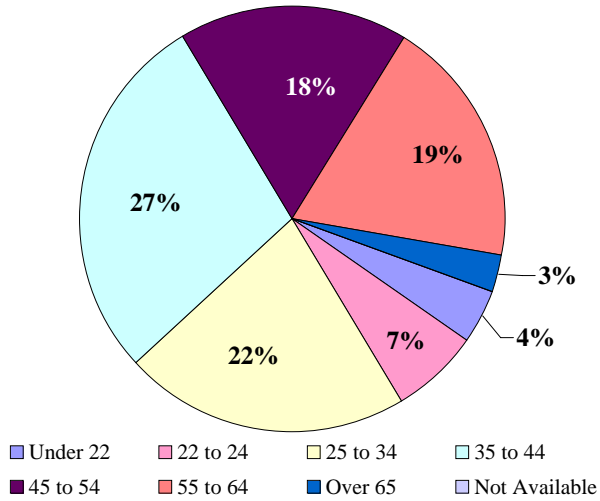

UNEMPLOYMENT IN GALAX: Monthly											
Dec-10	Jan-11	Feb-11	Mar-11	Apr-11	May-11	Jun-11	Jul-11	Aug-11	Sep-11	Oct-11	Nov-11
10.8%	10.9%	10.6%	10.9%	8.6%	7.8%	10.0%	8.6%	9.5%	9.3%	9.4%	8.5%

EMPLOYMENT AND UNEMPLOYMENT IN GALAX											
Jun-11		Jul-11		Aug-11		Sep-11		Oct-11		Nov-11	
Emp.	Unemp.	Emp.	Unemp.	Emp.	Unemp.	Emp.	Unemp.	Emp.	Unemp.	Emp.	Unemp.
3,006	335	3,030	284	2,987	313	3,021	310	3,100	322	3,107	290

Characteristics of the Insured Unemployed

Galax City, November 2011

Civilian Workforce: 3,397 **Unemployed:** 8.5%

Unemployment by Gender: Male: 62% Female: 38%

Unemployment by Age

Unemployment by Race

Unemployment by Educational Attainment