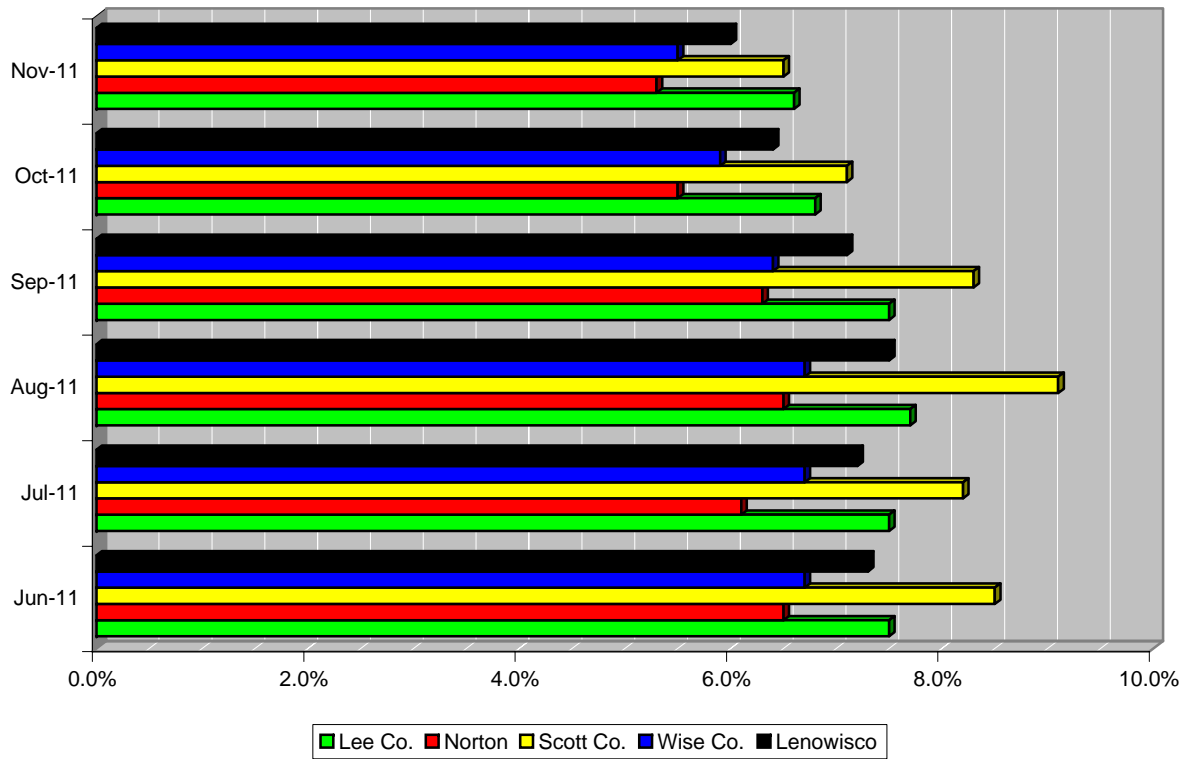

PD/County	Jun-11	Jul-11	Aug-11	Sep-11	Oct-11	Nov-11
Lee Co.	7.5%	7.5%	7.7%	7.5%	6.8%	6.6%
Norton	6.5%	6.1%	6.5%	6.3%	5.5%	5.3%
Scott Co.	8.5%	8.2%	9.1%	8.3%	7.1%	6.5%
Wise Co.	6.7%	6.7%	6.7%	6.4%	5.9%	5.5%
Lenowisco	7.3%	7.2%	7.5%	7.1%	6.4%	6.0%

LENOWISCO PD: UNEMPLOYMENT RATES BY COUNTY/CITY

Characteristics of the Insured Unemployed

LENOWISCO PD, November 2011

Civilian Workforce: 44,155 Unemployed: 6.0%

Unemployment by Gender: Male: 65% Female: 35%