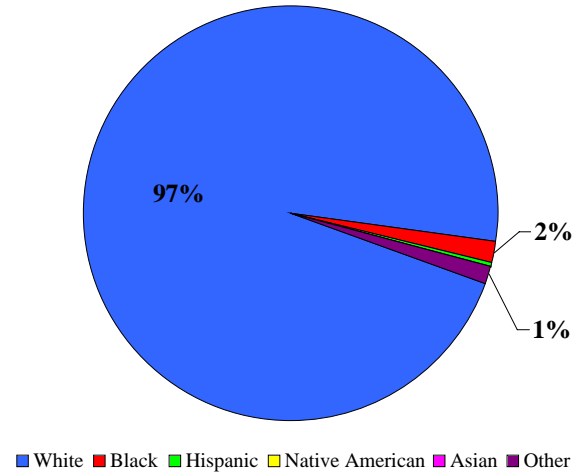

LENOWISCO PD: UNEMPLOYMENT RATES BY COUNTY/CITY

Characteristics of the Insured Unemployed

LENOWISCO PD, November 2011

Civilian Workforce: 44,155 Unemployed: 6.0%

Unemployment by Gender: Male: 65% Female: 35%

Unemployment by Age

Unemployment by Race

Unemployment by Educational Attainment

Source: Virginia Employment Commission

Compiled by: Virginia Economic Bridge, January 2012