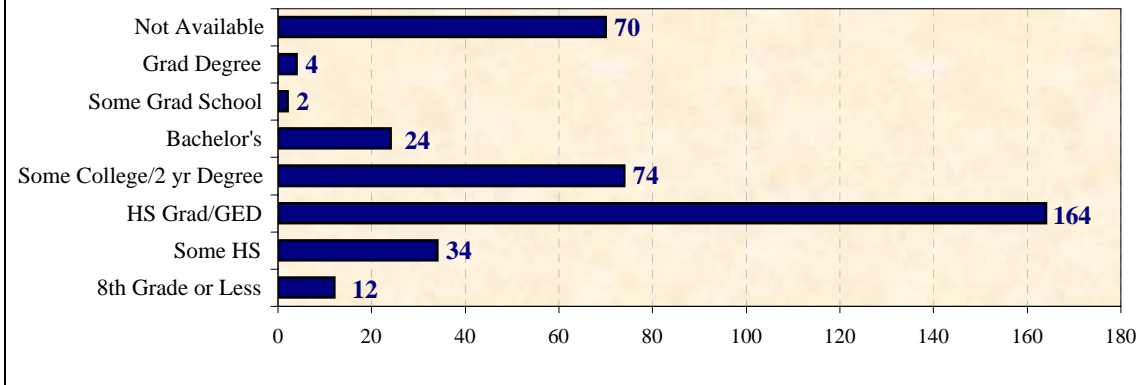

LENOWISCO PD: UNEMPLOYMENT RATES BY COUNTY/CITY

Characteristics of the Insured Unemployed

LENOWISCO PD, November 2011

Civilian Workforce: 44,155 Unemployed: 6.0%

Unemployment by Gender: Male: 65% Female: 35%

Unemployment by Age

Unemployment by Race

Unemployment by Educational Attainment

Source: Virginia Employment Commission

Compiled by: Virginia Economic Bridge, January 2012