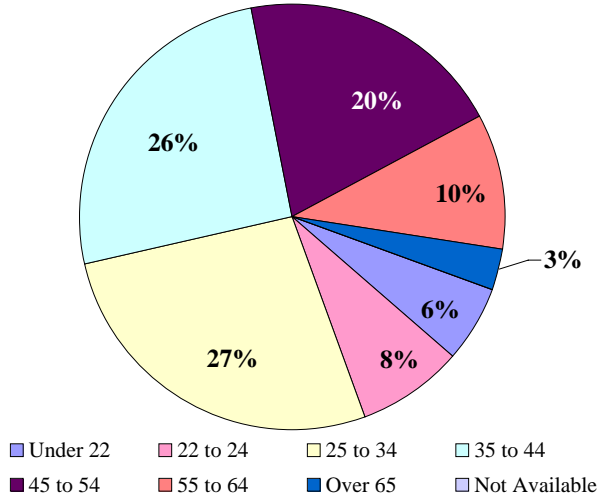

LENOWISCO PD: UNEMPLOYMENT RATES BY COUNTY/CITY

Characteristics of the Insured Unemployed

LENOWISCO PD, November 2011

Civilian Workforce: 44,155 Unemployed: 6.0%

Unemployment by Gender: Male: 65% Female: 35%

Unemployment by Age

Unemployment by Race

Unemployment by Educational Attainment

Source: Virginia Employment Commission

Compiled by: Virginia Economic Bridge, January 2012