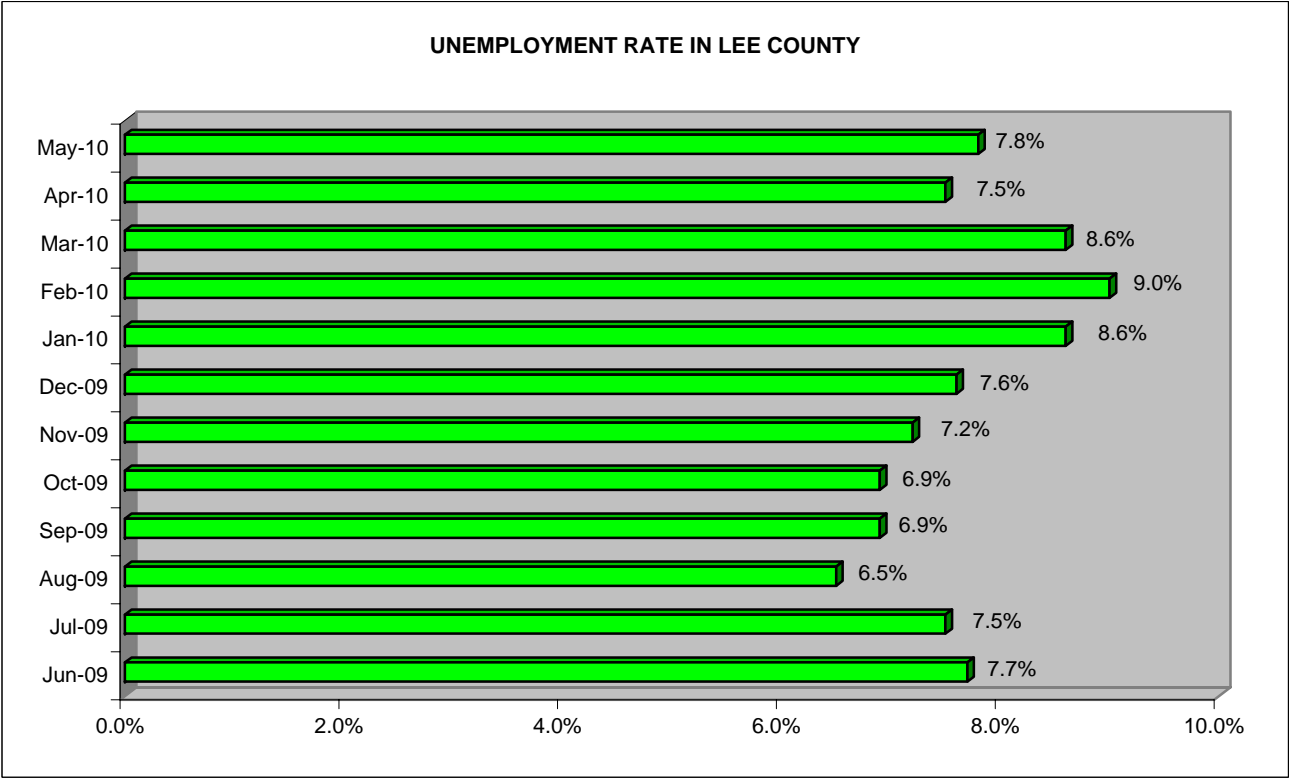

EMPLOYMENT IN LEE COUNTY: Monthly											
Jun-09	Jul-09	Aug-09	Sep-09	Oct-09	Nov-09	Dec-09	Jan-10	Feb-10	Mar-10	Apr-10	May-10
7.7%	7.5%	6.5%	6.9%	6.9%	7.2%	7.6%	8.6%	9.0%	8.6%	7.5%	7.8%

EMPLOYMENT AND UNEMPLOYMENT IN LEE COUNTY											
Dec-09		Jan-10		Feb-10		Mar-10		Apr-10		May-10	
Emp.	Unemp.	Emp.	Unemp.	Emp.	Unemp.	Emp.	Unemp.	Emp.	Unemp.	Emp.	Unemp.
9,111	753	9,296	875	9,361	924	9,217	868	9,284	750	9,256	780

Characteristics of the Insured Unemployed

Lee County, May 2010

Civilian Workforce: 10,036 Unemployed: 7.8%

Unemployment by Gender: Male: 62% Female: 38%

Unemployment by Age

Unemployment by Race

Unemployment by Educational Attainment