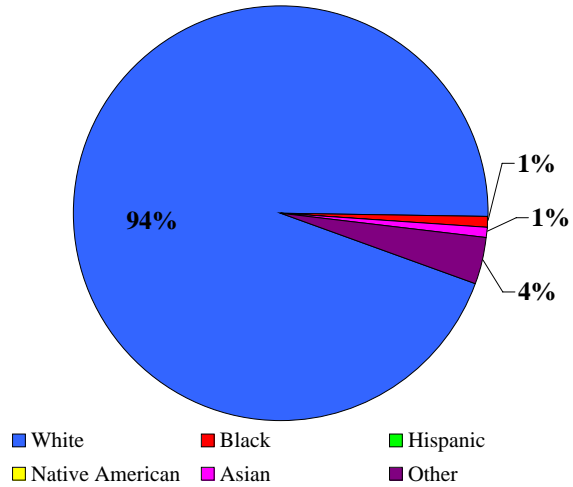

Characteristics of the Insured Unemployed

Lee County, May 2010

Civilian Workforce: 10,036 Unemployed: 7.8%

Unemployment by Gender: Male: 62% Female: 38%

Unemployment by Age

Unemployment by Race

Unemployment by Educational Attainment