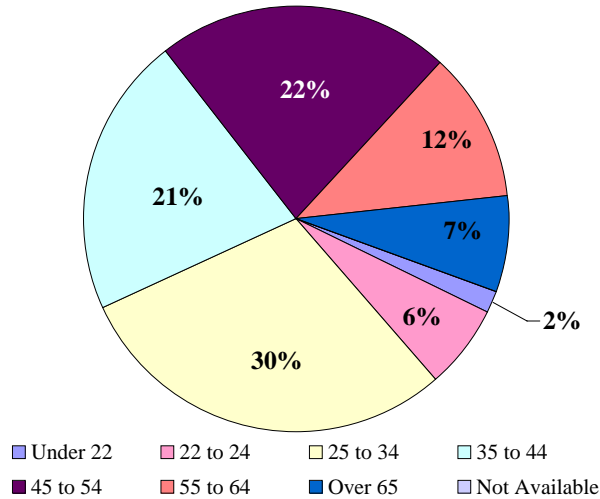

EMPLOYMENT IN LEE COUNTY: Monthly											
Jun-09	Jul-09	Aug-09	Sep-09	Oct-09	Nov-09	Dec-09	Jan-10	Feb-10	Mar-10	Apr-10	May-10
7.7%	7.5%	6.5%	6.9%	6.9%	7.2%	7.6%	8.6%	9.0%	8.6%	7.5%	7.8%

EMPLOYMENT AND UNEMPLOYMENT IN LEE COUNTY											
Dec-09		Jan-10		Feb-10		Mar-10		Apr-10		May-10	
Emp.	Unemp.	Emp.	Unemp.	Emp.	Unemp.	Emp.	Unemp.	Emp.	Unemp.	Emp.	Unemp.
9,111	753	9,296	875	9,361	924	9,217	868	9,284	750	9,256	780

Characteristics of the Insured Unemployed

Lee County, May 2010

Civilian Workforce: 10,036 Unemployed: 7.8%

Unemployment by Gender: Male: 62% Female: 38%

Unemployment by Age

Unemployment by Race

Unemployment by Educational Attainment