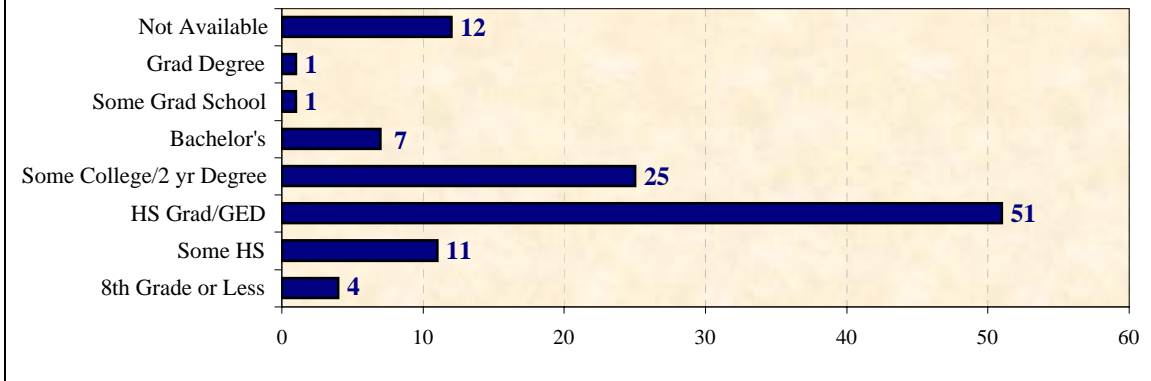

Characteristics of the Insured Unemployed

Lee County, May 2010

Civilian Workforce: 10,036 Unemployed: 7.8%

Unemployment by Gender: Male: 62% Female: 38%

Unemployment by Age

Unemployment by Race

Unemployment by Educational Attainment